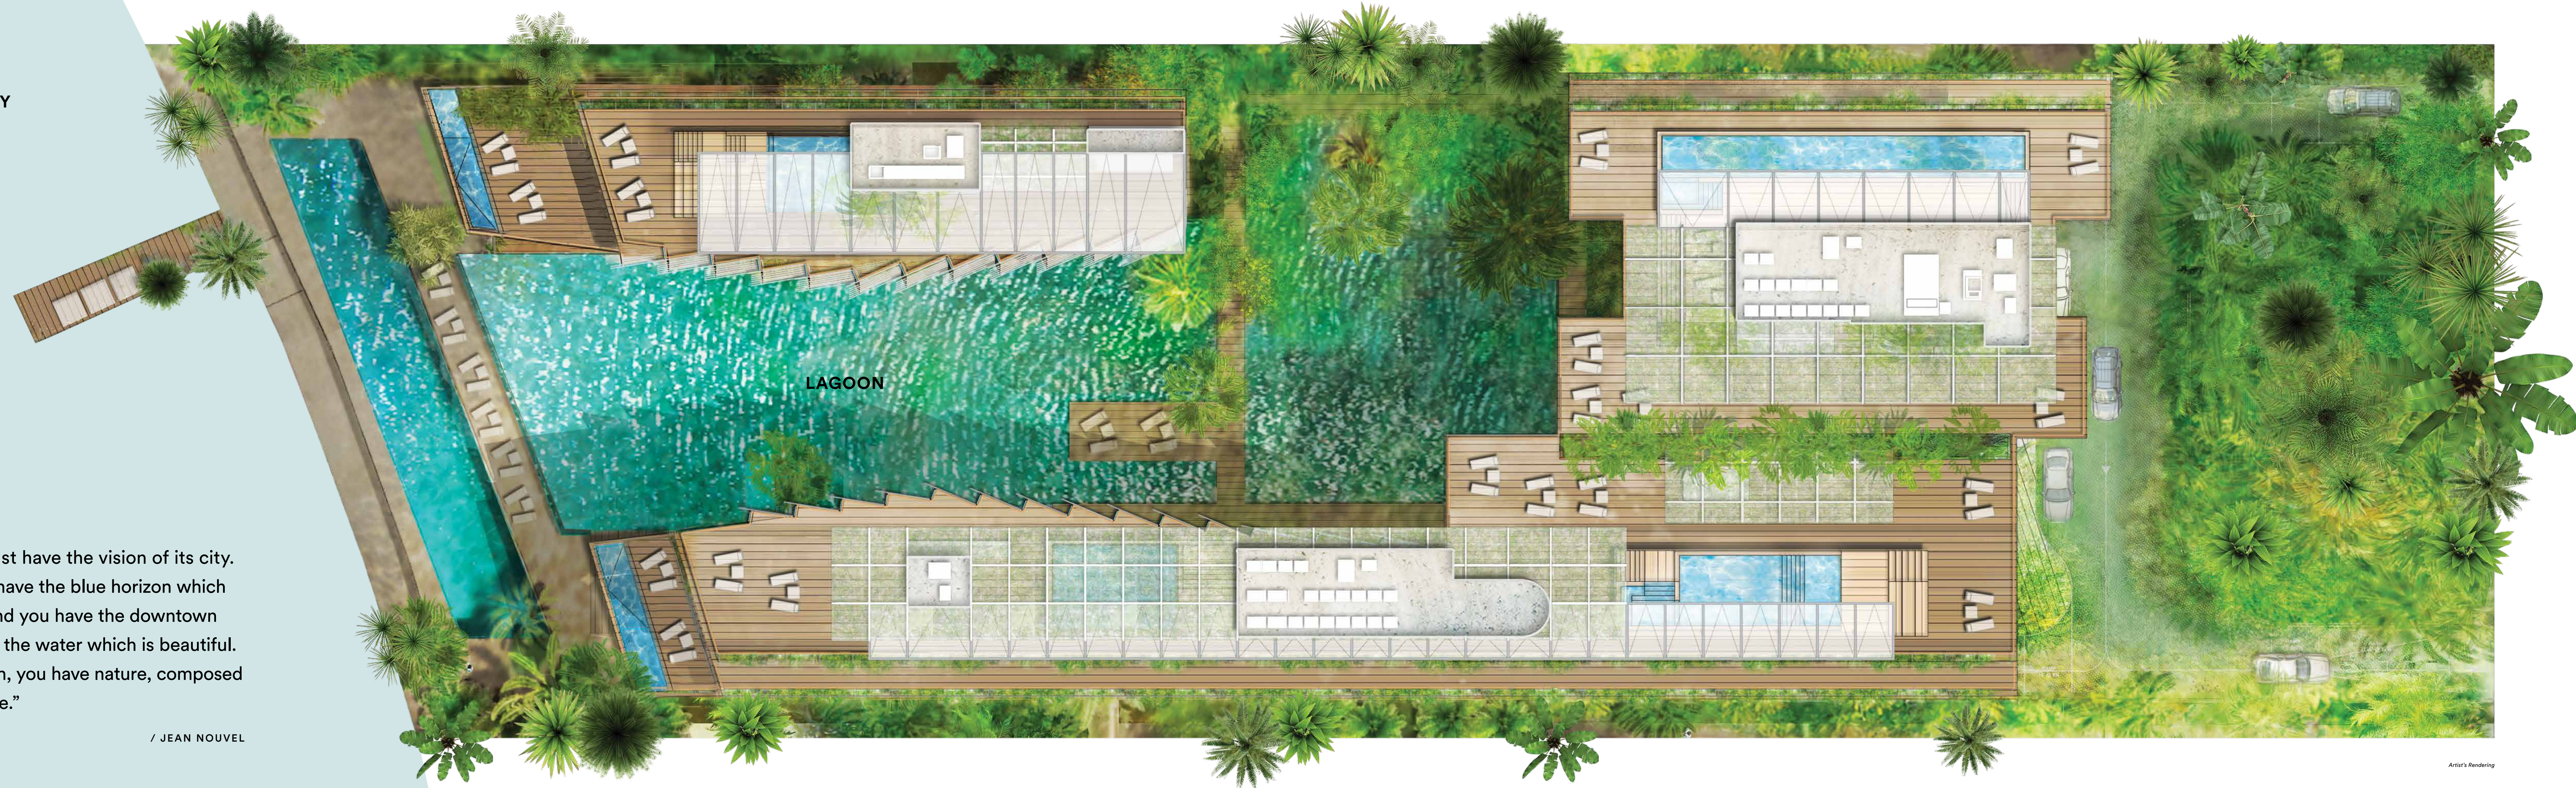

BISCAYNE BAY

“A building must have the vision of its city. In Miami you have the blue horizon which is beautiful, and you have the downtown skyline across the water which is beautiful. In South Beach, you have nature, composed by architecture.”

/ JEAN NOUVEL

MIAMI BEACH

Artist's Rendering

**MONAD
TERRACE**
SOUTH BEACH BAY
BY ATELIER JEAN NOUVEL

11E

TOTAL: 5616 SQ FT / 522 SQ M
INTERIOR: 3996 SQ FT / 371 SQ M
EXTERIOR: 1620 SQ FT / 150 SQ M

5 BEDROOMS
5.5 BATHS

UNIQUE FEATURES

- / Seamless indoor/outdoor experience
- / Lagoon, Biscayne Bay, South Beach and Atlantic Ocean views
- / Curated climbing garden on South terrace for shade & privacy
- / East, West and South exposures
- / Light-filled open floor plan from sunrise to sunset
- / Oversized great room
- / Dining room
- / Jean Nouvel-designed trellis with integrated planters for hanging vines and flowers

ARRIVAL & LANDSCAPE

- / Porte-cochère drop-off
- / Lush landscape from arrival to bay designed by Ateliers Jean Nouvel
- / Central lagoon with sun deck, aquatic plants, and infinity edge
- / Concierge; 24-hour lobby attendant
- / Sun deck with 116-foot swimming pool and hot tub overlooking Biscayne Bay
- / Pool service
- / Full service valet parking
- / Café and juice bar
- / Lagoon fitness and wellness center
- / Residents' lounge
- / Bicycle and water sports storage
- / Dock access
- / Monad Terrace bicycles and paddle boards