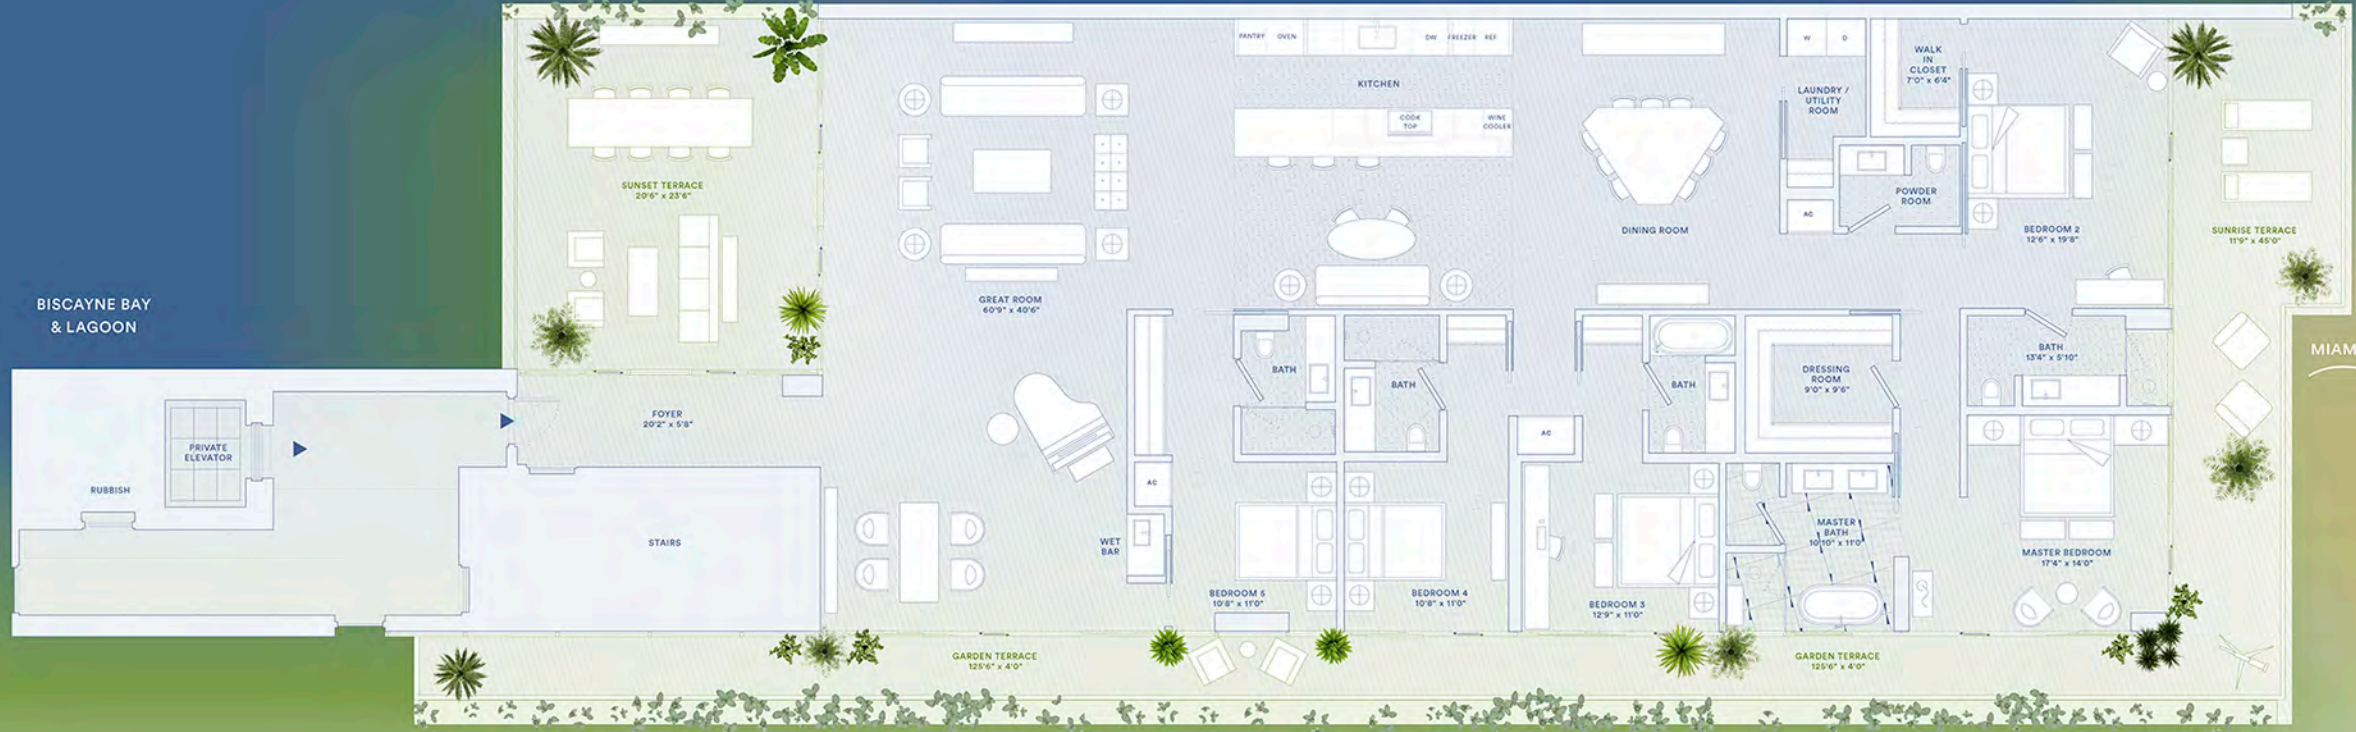

BISCAYNE BAY
& LAGOON